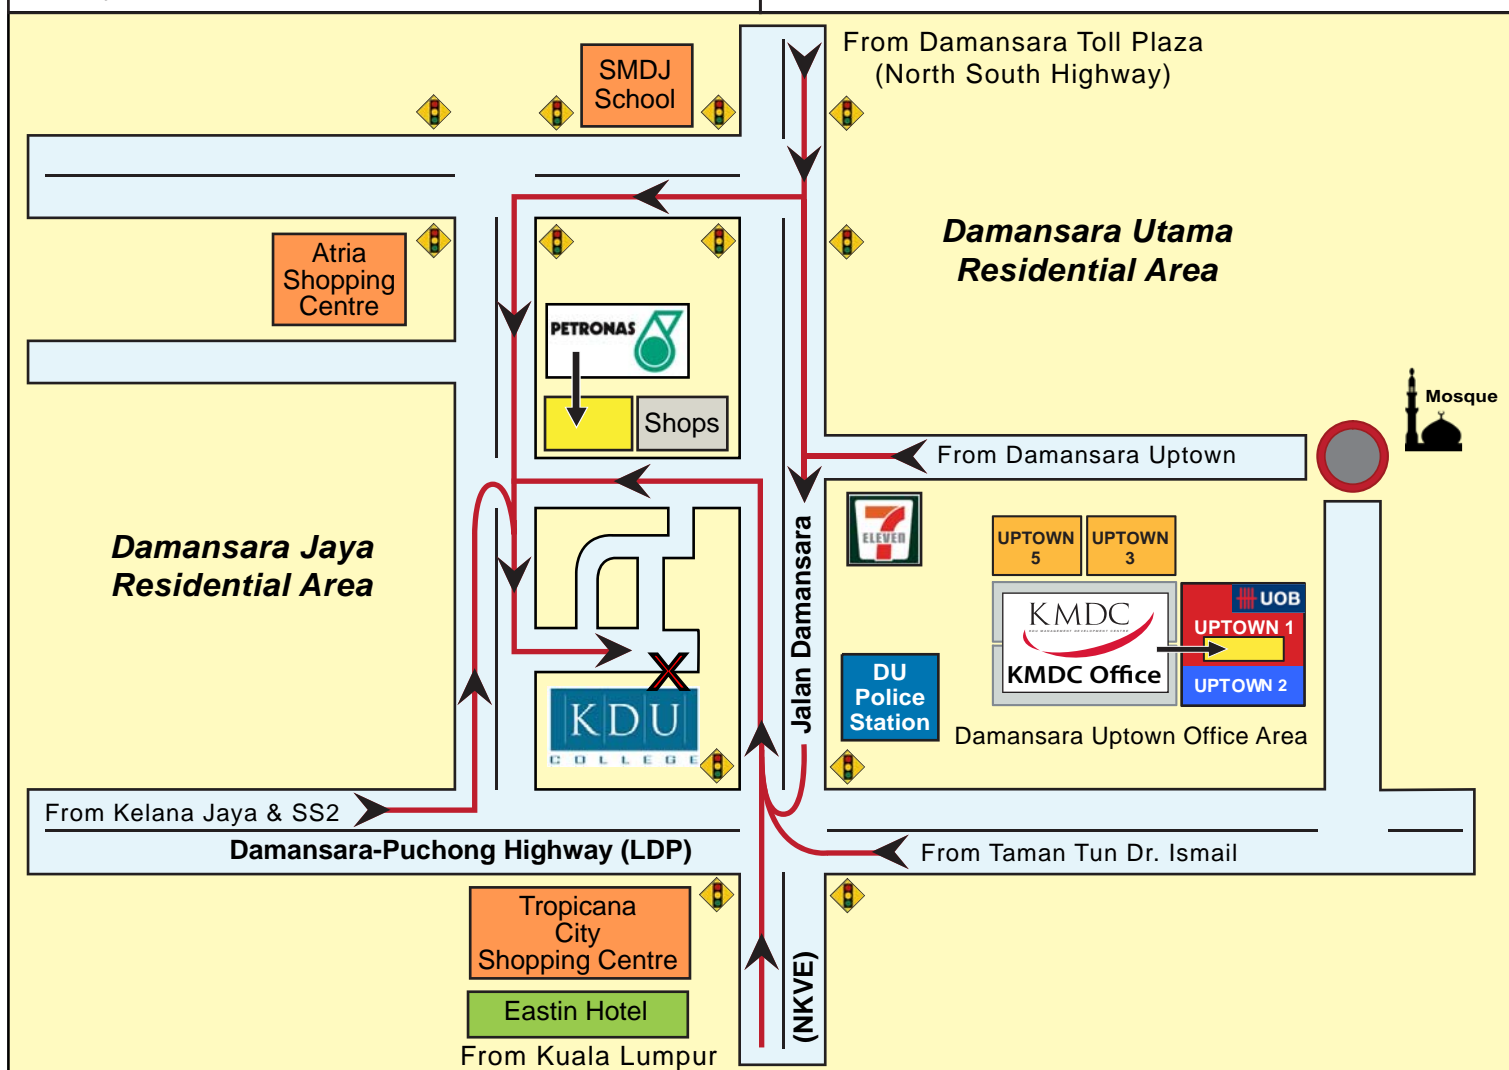

For CFP Registration & Enquiries, kindly contact KMDC's business office at Uptown 1:

Tel: 03-7712 3215 / 03-7712 3211

Fax: 03-7712 3366 / 03-7726 9559

Mobile: 012-398 9030

Email: start@kmdc.com.my

URL: www.kmdc.com.my

Learning Centre (KDU College)

Address:

KDU College (Damansara Jaya, PJ),
Jalan SS 22/41, 47400 Petaling Jaya, Selangor,
Malaysia.

KMDC Business Office: Uptown 1

Address:

Level 8, Uptown 1, 1 Jalan SS21/58, Damansara
Uptown, 47400 Petaling Jaya, Selangor

Landmark:

- **KMDC Learning Centre at KDU College:**
  Close to Atria Shopping Centre
- **KMDC Business Office:**
  Same Building as UOB Bank

Parking:

- RM0.50 per hour (first come first serve basis) on weekdays
- FREE parking on Saturday & Sunday

Public Transport:

- Bus - Take Rapid KL U88 from KL Sentral Monorail Station, Brickfields; to KDU College
- LRT - Take Kelana Jaya Line to Taman Bahagia, then take feeder bus or T626 Rapid KL bus to KDU College

From Outstation:

- Driving - Exit from Damansara toll, turn right at traffic lights at underpass.
- Public Transport - Take Kelana Jaya LRT, or bus no. U88 or T626, follow instructions stated above.